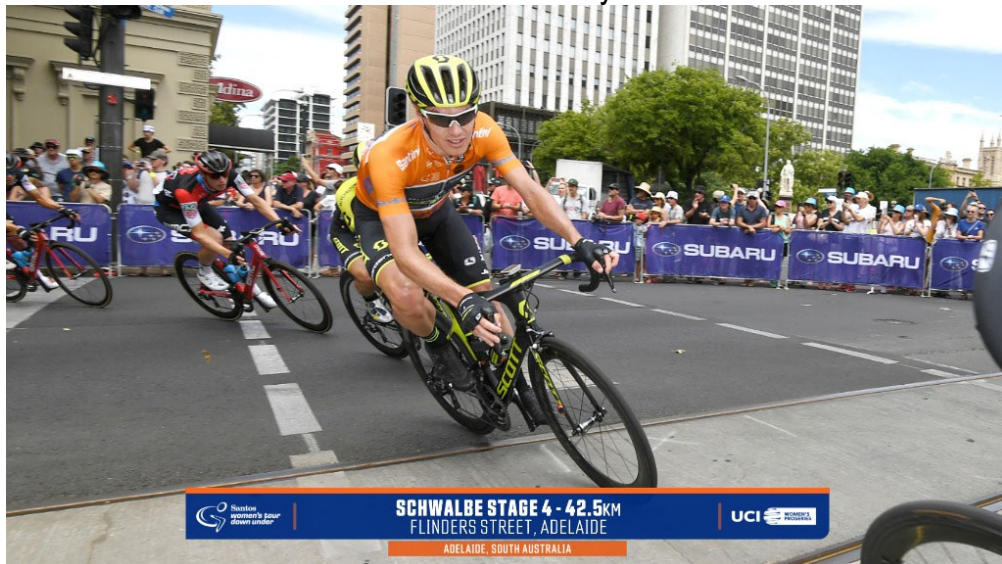

2020 Santos Tour Down Under Style Guide - Womens

LF_Generic_2Line_Womens