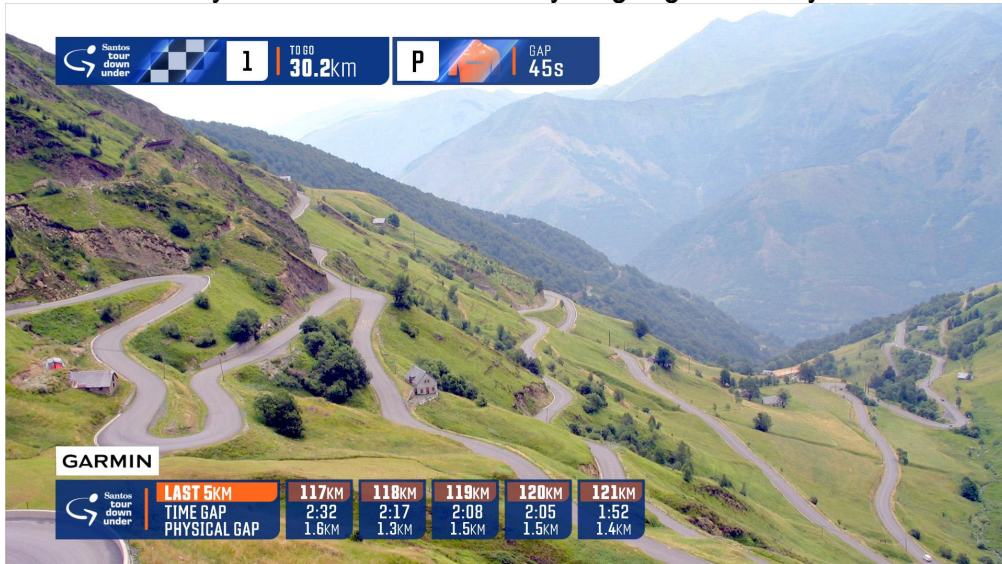

2020 - BeyondAction TDU Mens Cycling - IgniteTV Style Guide

DTG_Gap_Last5km