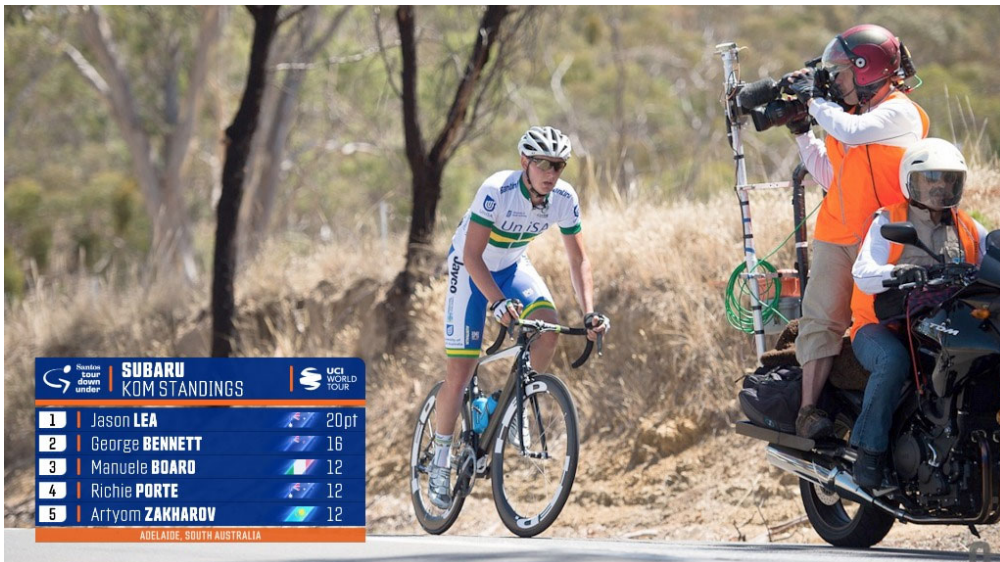

LF_Rankings_KOM